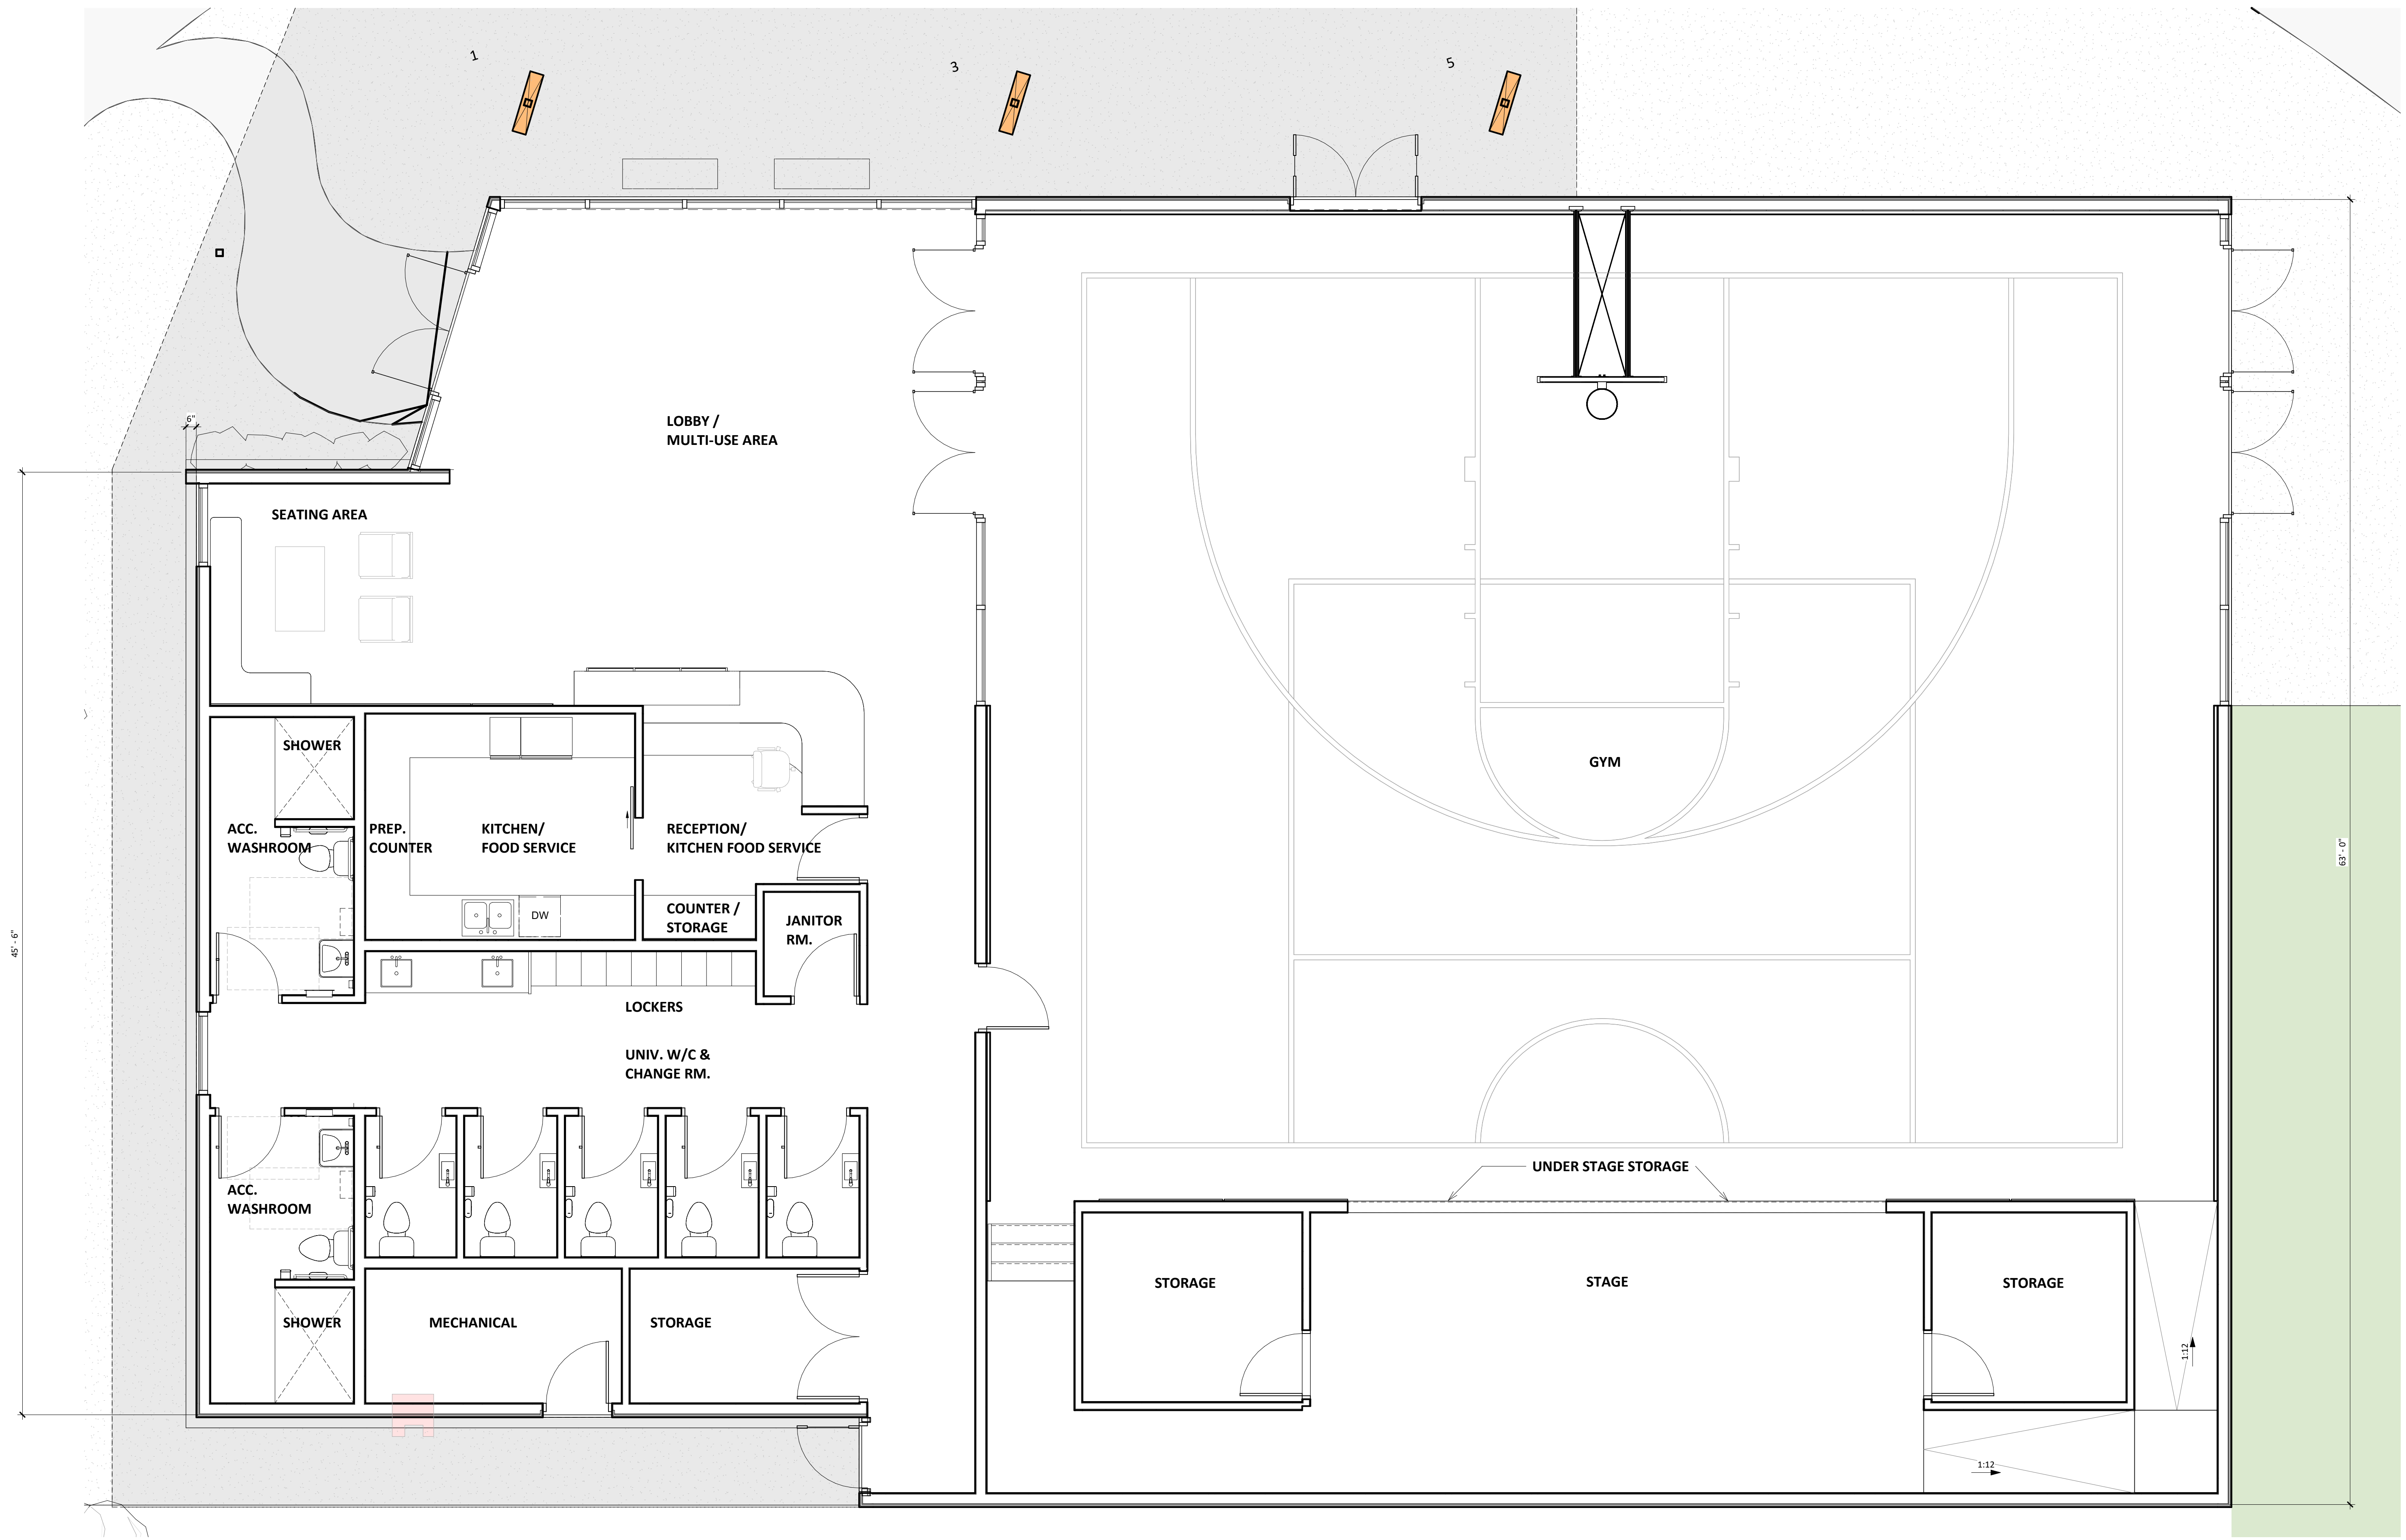

Central to the design are five magnificent wooden pillars, each adorned with carvings and artwork from local Tla'amin artisans, representing the stories and traditions of the people. A stained glass feature bathes the interior in rich hues of ochre, copper, and orange, reflecting the colors of the land and the cultural significance of these tones.

This project is more than a building—it is a space for gathering, celebrating, and fostering the strong spirit of the Tla'amin Nation and the broader community.

IMAGE 1

IMAGE 1

IMAGE 2

SKYLIGHT

IMAGE 1

IMAGE 2

IMAGE 1

IMAGE 2