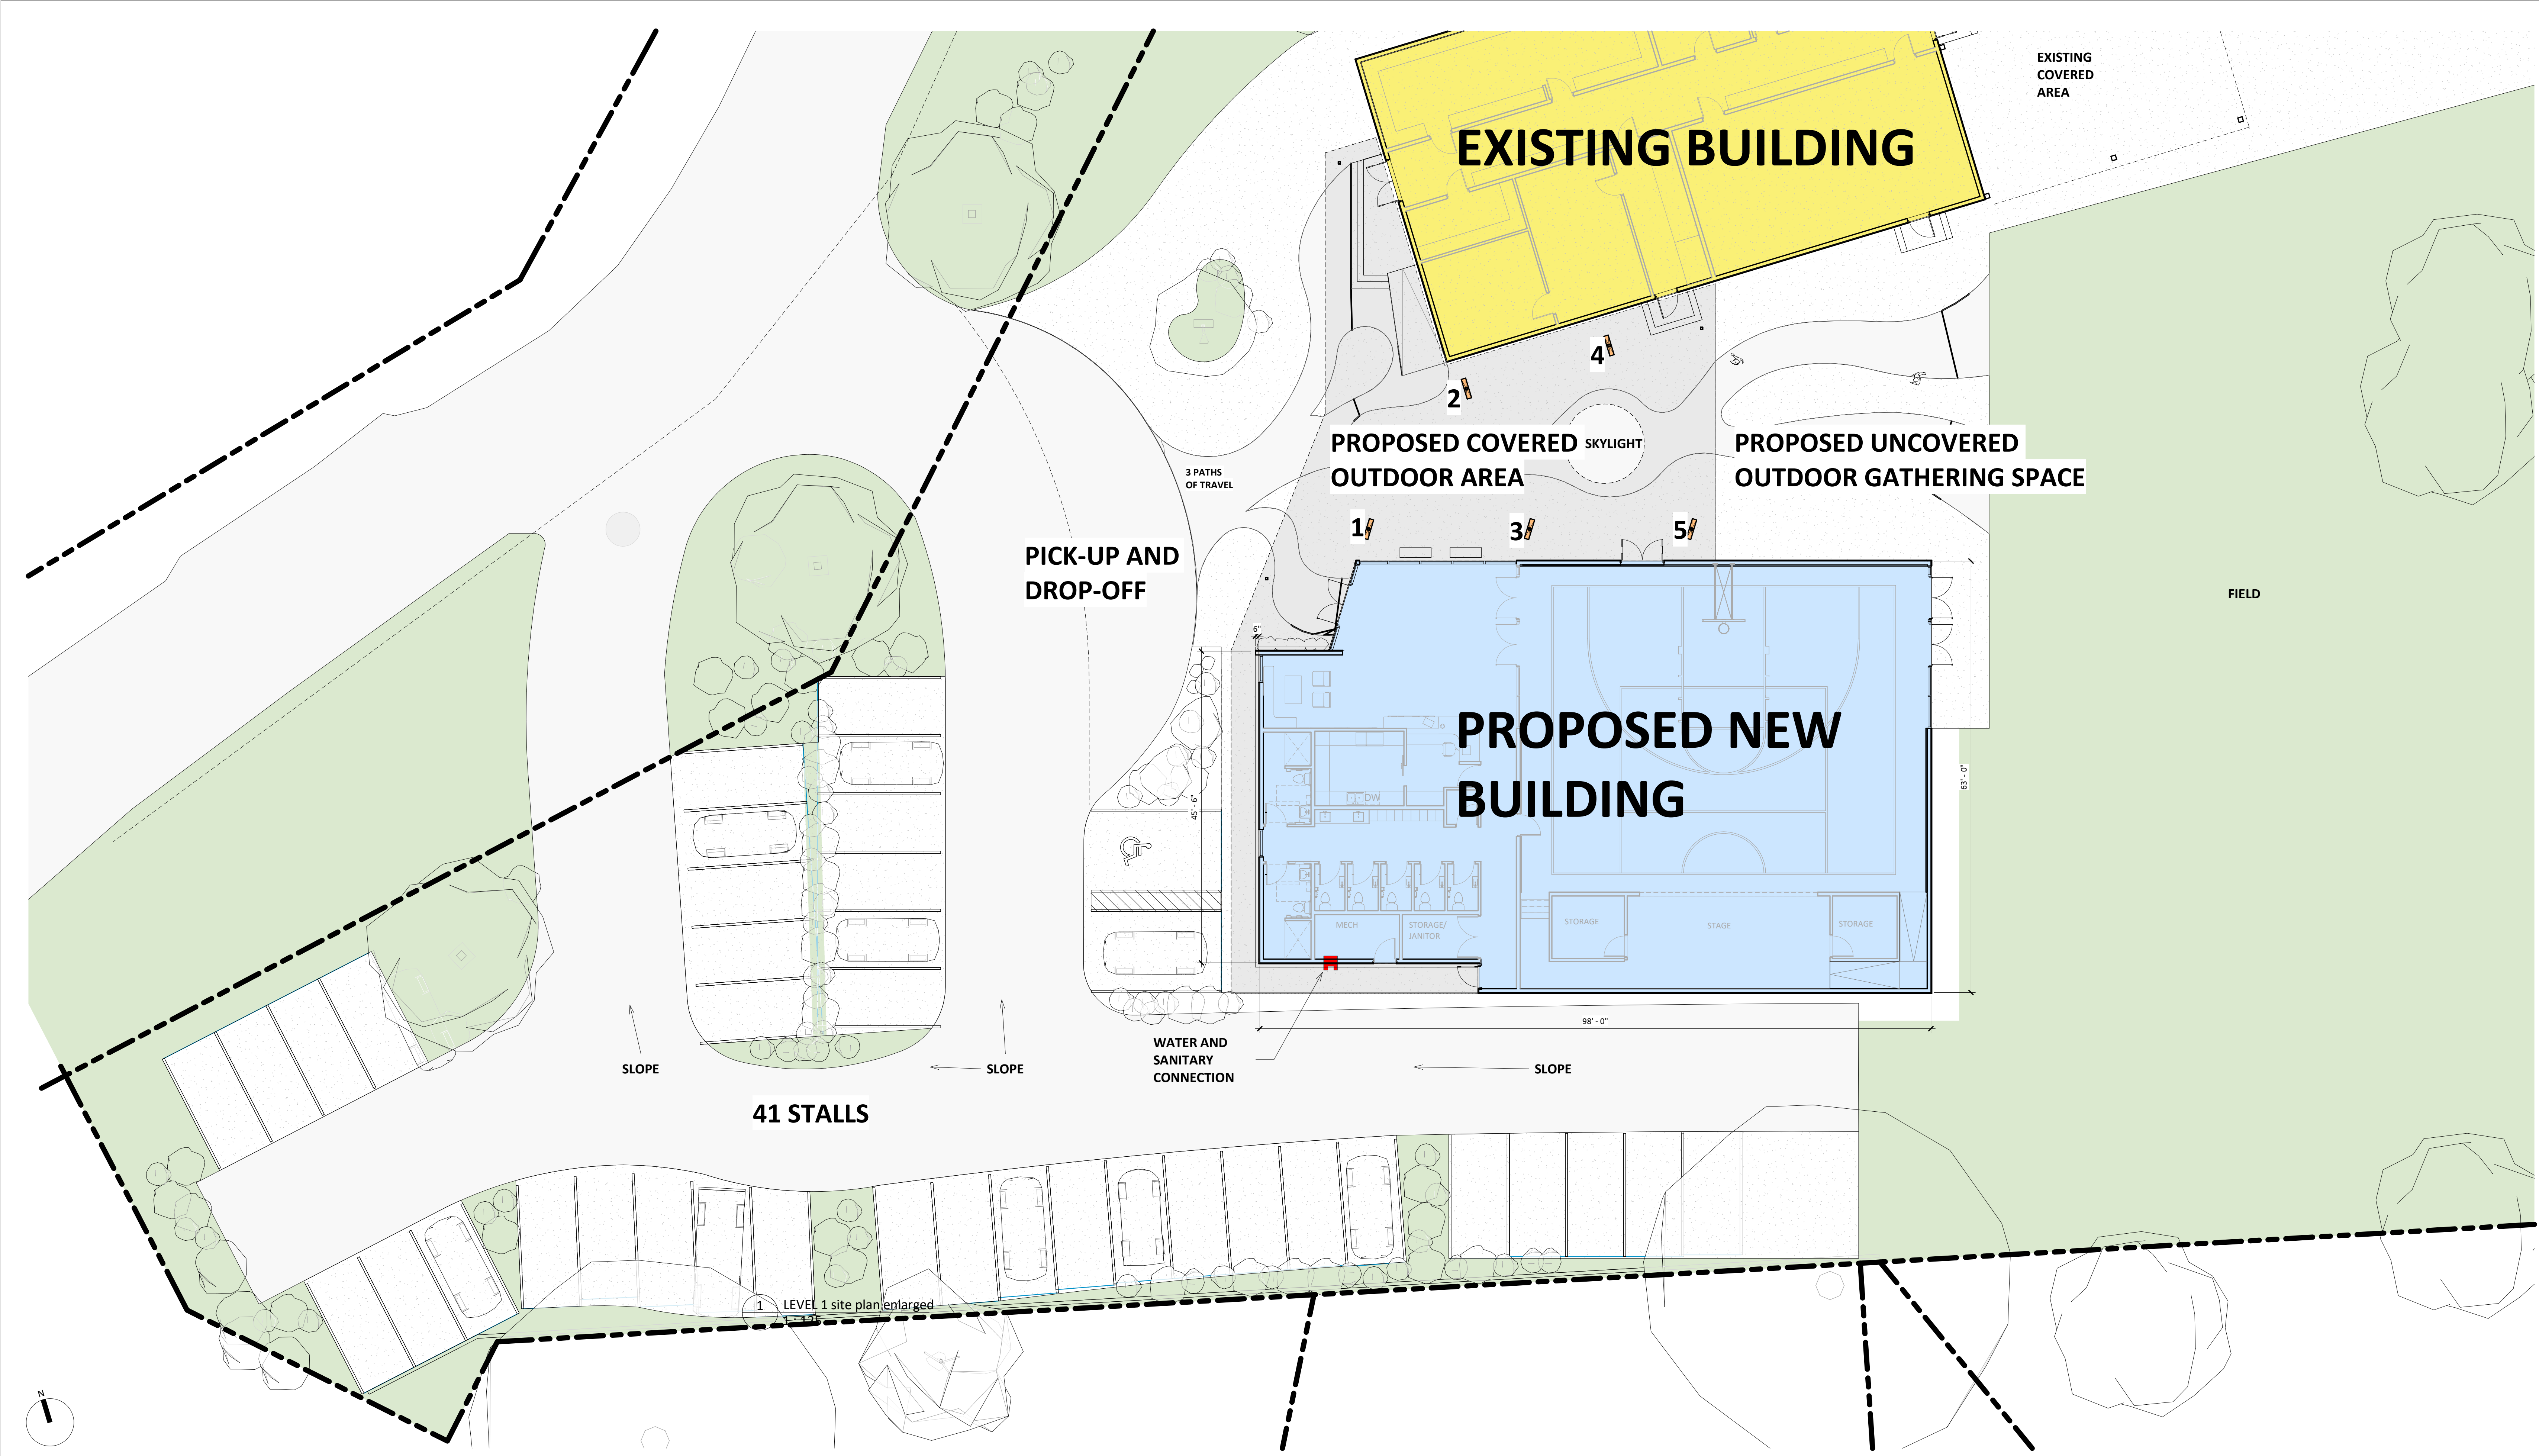

Central to the design are five magnificent wooden pillars, each adorned with carvings and artwork from local Tla'amin artisans, representing the stories and traditions of the people. A stained glass feature bathes the interior in rich hues of ochre, copper, and orange, reflecting the colors of the land and the cultural significance of these tones.

This project is more than a building—it is a space for gathering, celebrating, and fostering the strong spirit of the Tla'amin Nation and the broader community.

IMAGE 1

IMAGE 1

IMAGE 2

SKYLIGHT

IMAGE 1

IMAGE 2

IMAGE 1

IMAGE 2