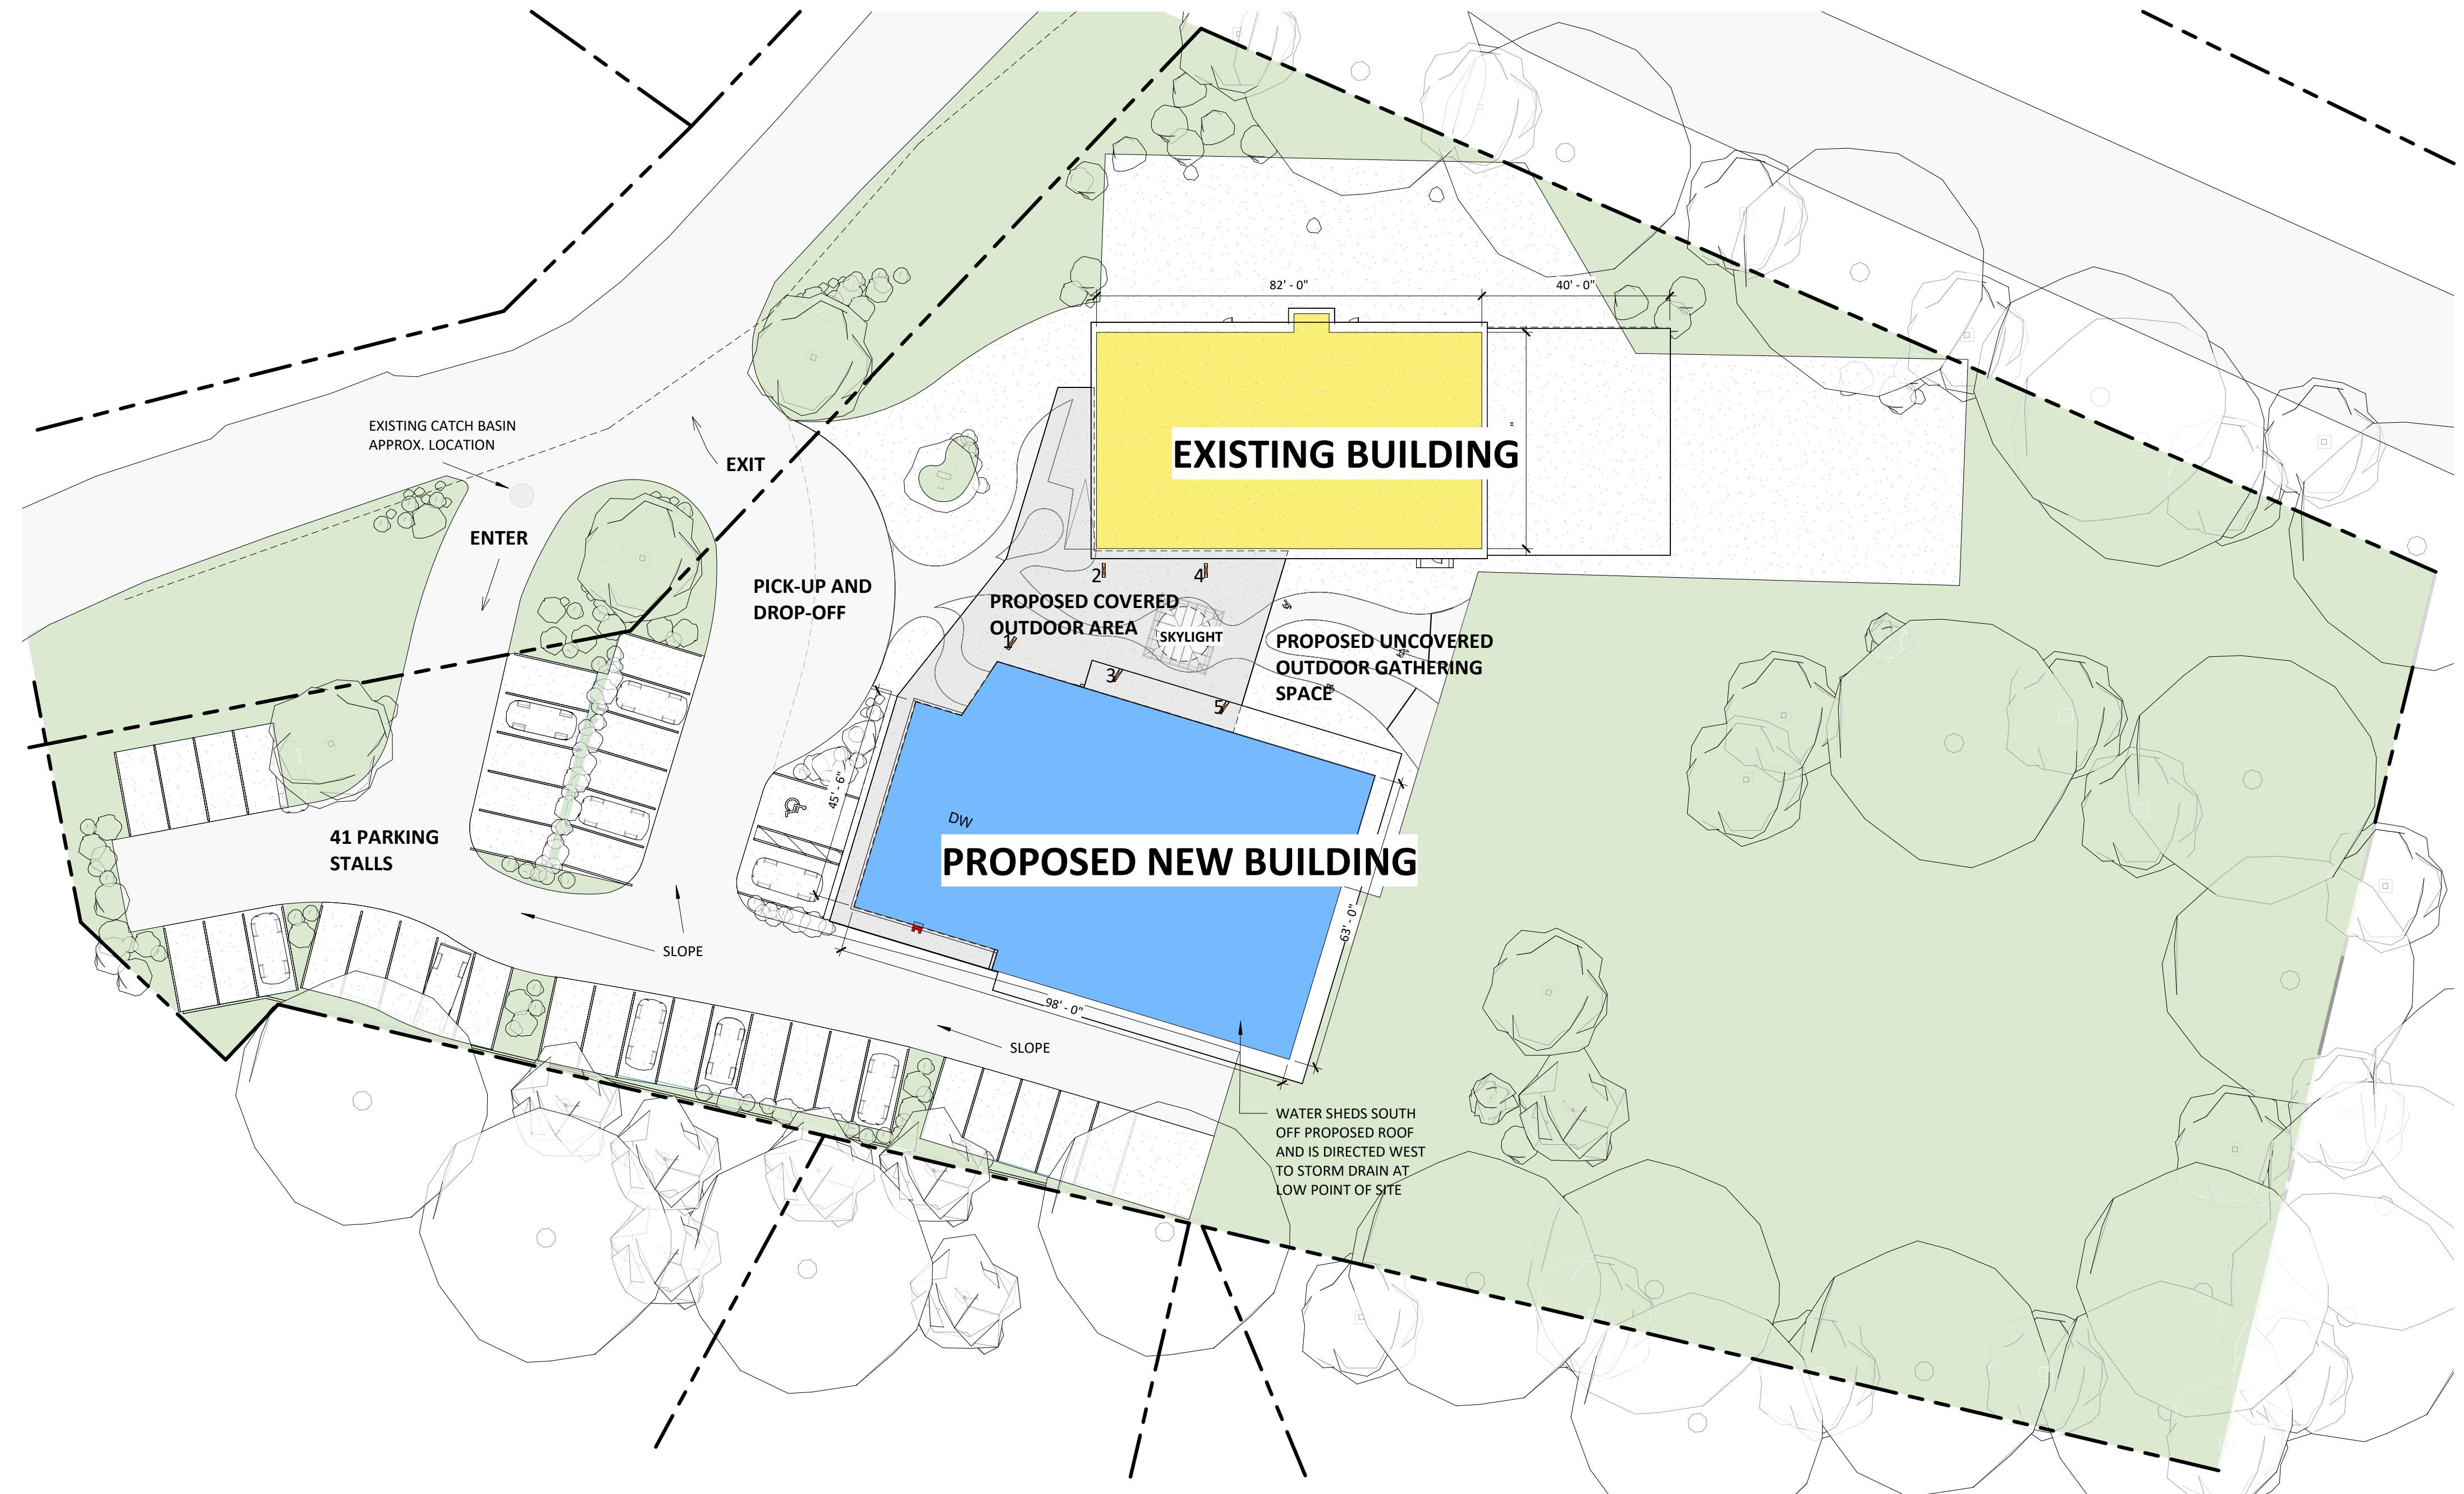

THANK YOU FOR COMING

PUBLIC INFORMATION MEETING

SITE PLAN

DESIGN STATEMENT

We are honored to collaborate with the Tla'amin Nation to create a vibrant and welcoming space for the Lund community. Our design embraces both the cultural heritage and the natural beauty of this region. The new community recreation centre connects with the existing building through a thoughtfully designed covered outdoor space, fostering a sense of unity and continuity.

Inside, a spacious lobby leads to a state-of-the-art gymnasium, featuring a multi-purpose stage. The centre will also provide a versatile servery kitchen, ideal for community events, and universally accessible washrooms, ensuring inclusivity for all.

Central to the design are five magnificent wooden pillars, each adorned with carvings and artwork from local Tla'amin artisans, representing the stories and traditions of the people. A stained glass feature bathes the interior in rich hues of ochre, copper, and orange, reflecting the colors of the land and the cultural significance of these tones.

This project is more than a building—it is a space for gathering, celebrating, and fostering the strong spirit of the Tla'amin Nation and the broader community.

IMAGE 1

IMAGE 1

IMAGE 2

SKYLIGHT

IMAGE 1

IMAGE 2