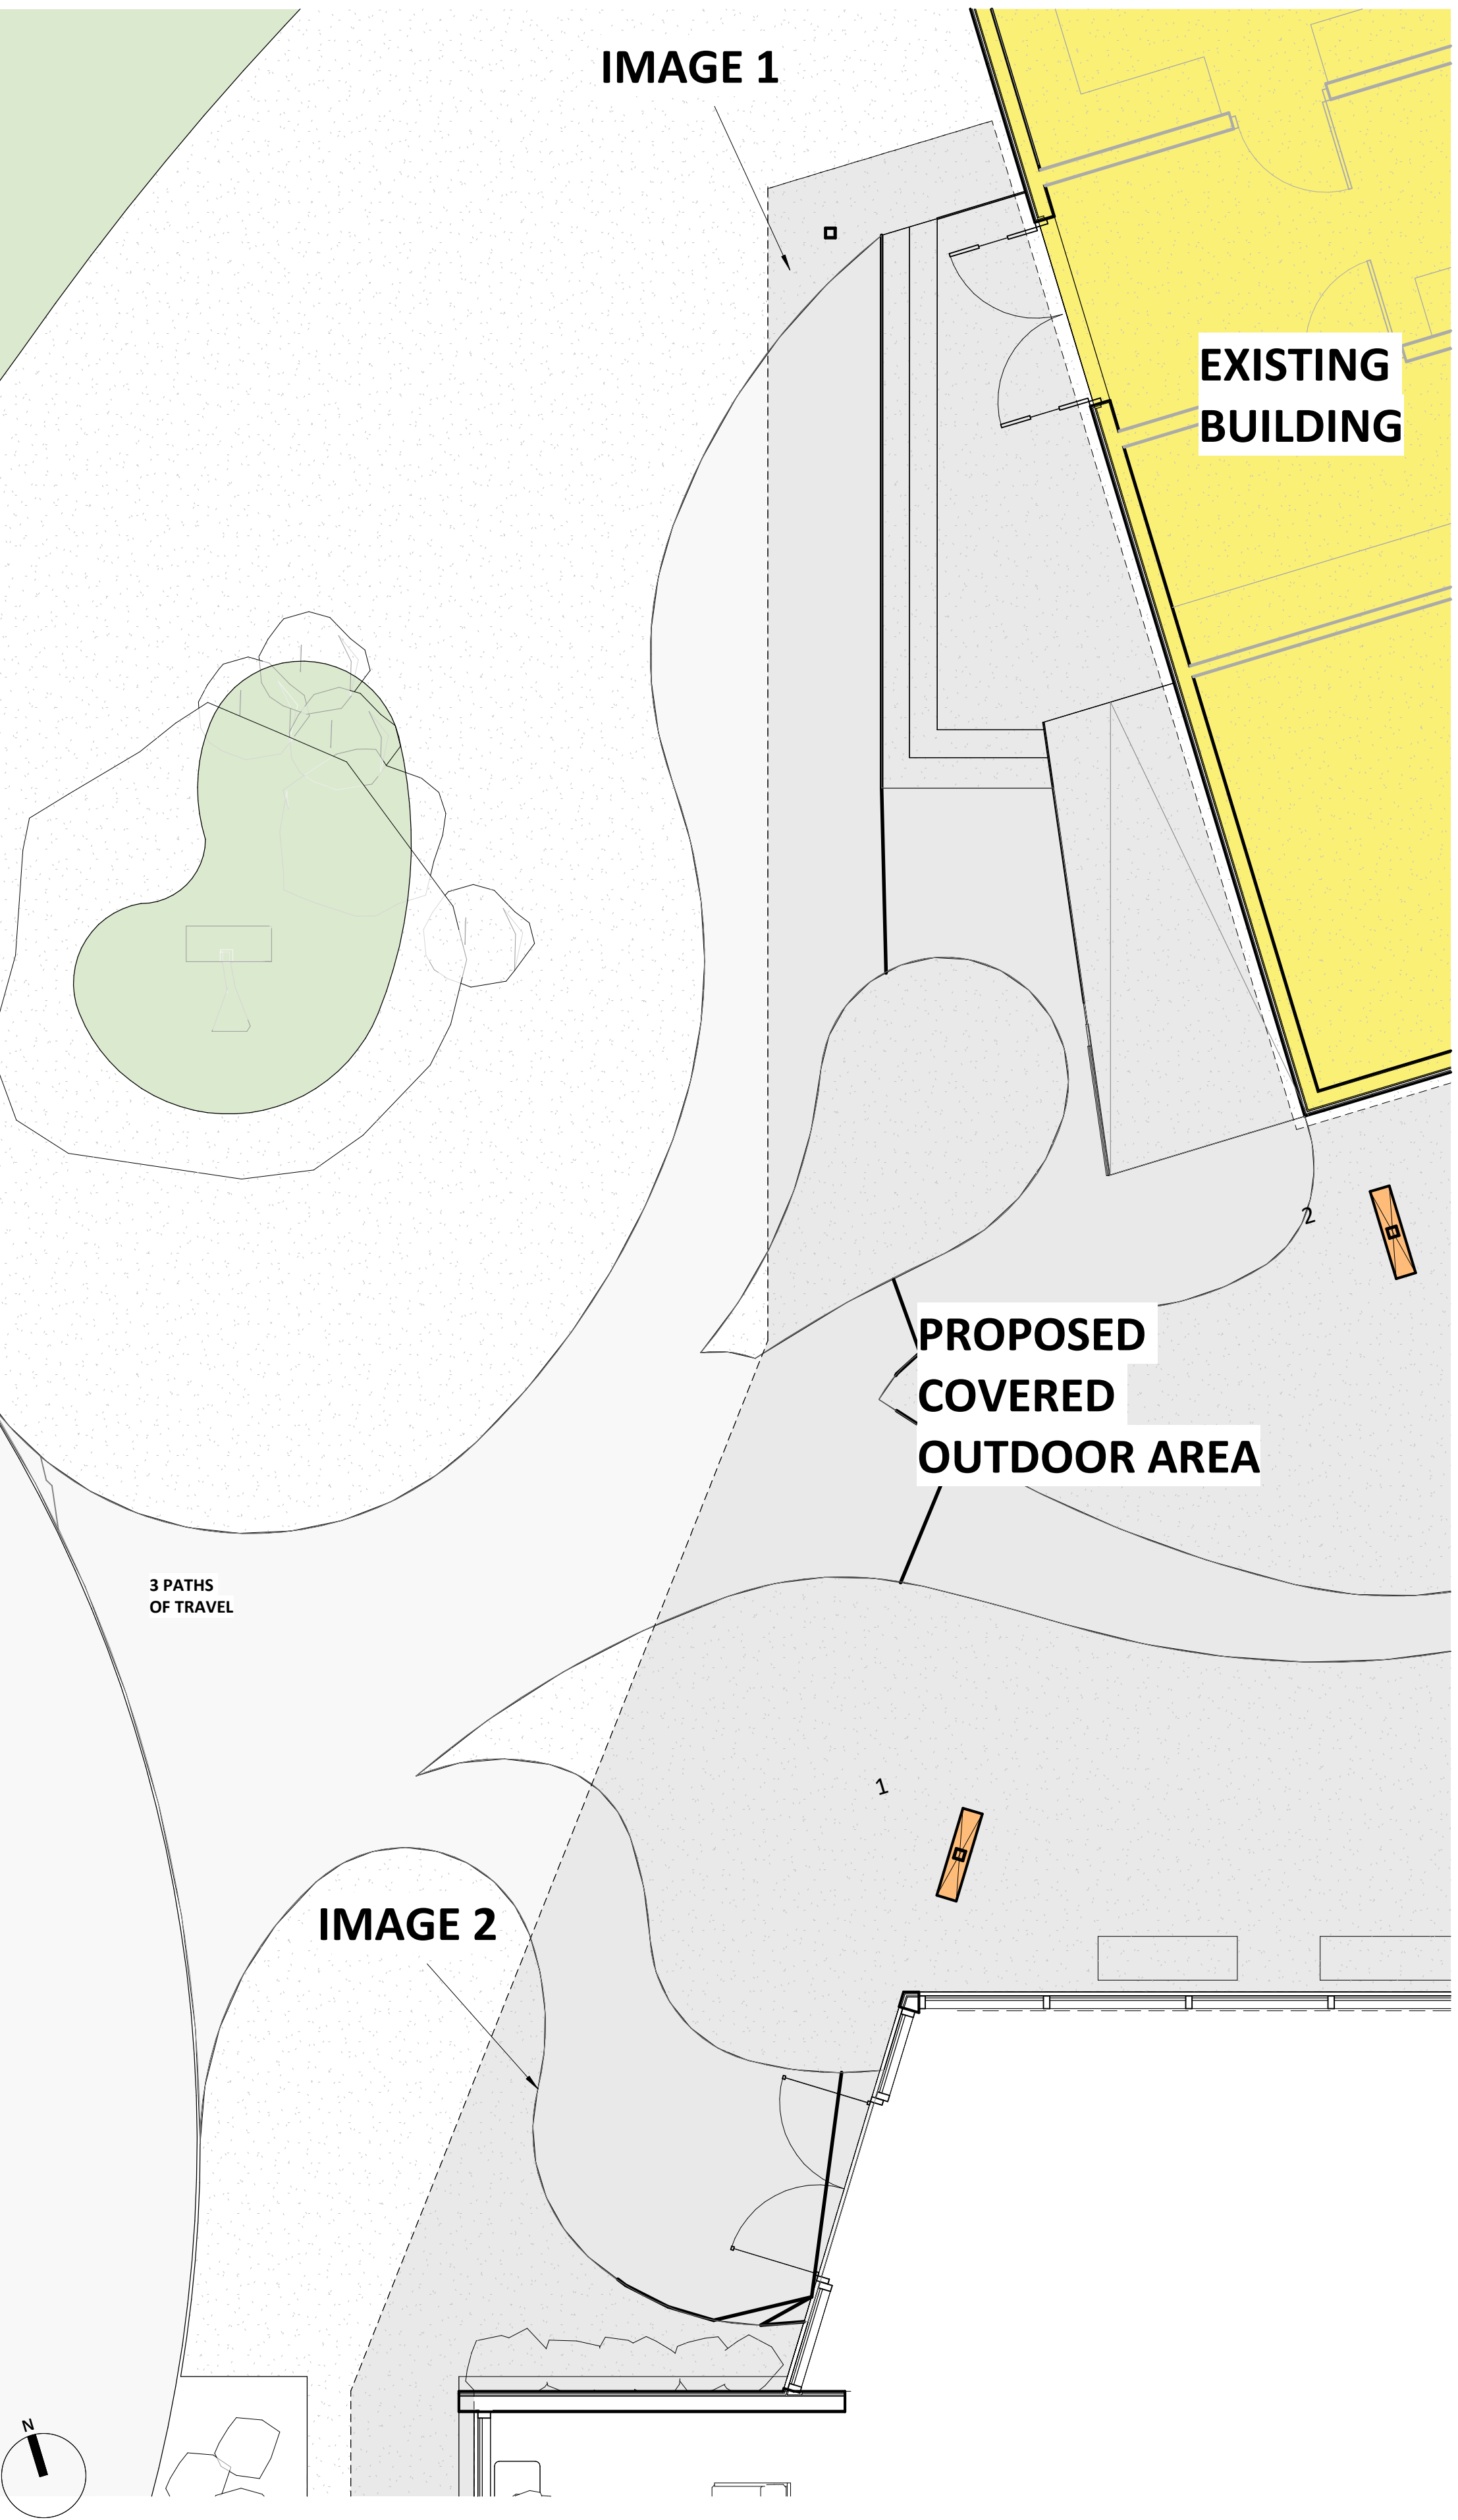

Central to the design are five magnificent wooden pillars, each adorned with carvings and artwork from local Tla'amin artisans, representing the stories and traditions of the people. A stained glass feature bathes the interior in rich hues of ochre, copper, and orange, reflecting the colors of the land and the cultural significance of these tones.

This project is more than a building—it is a space for gathering, celebrating, and fostering the strong spirit of the Tla'amin Nation and the broader community.

IMAGE 1

IMAGE 1

IMAGE 2

SKYLIGHT

IMAGE 1

IMAGE 2

IMAGE 1

IMAGE 2