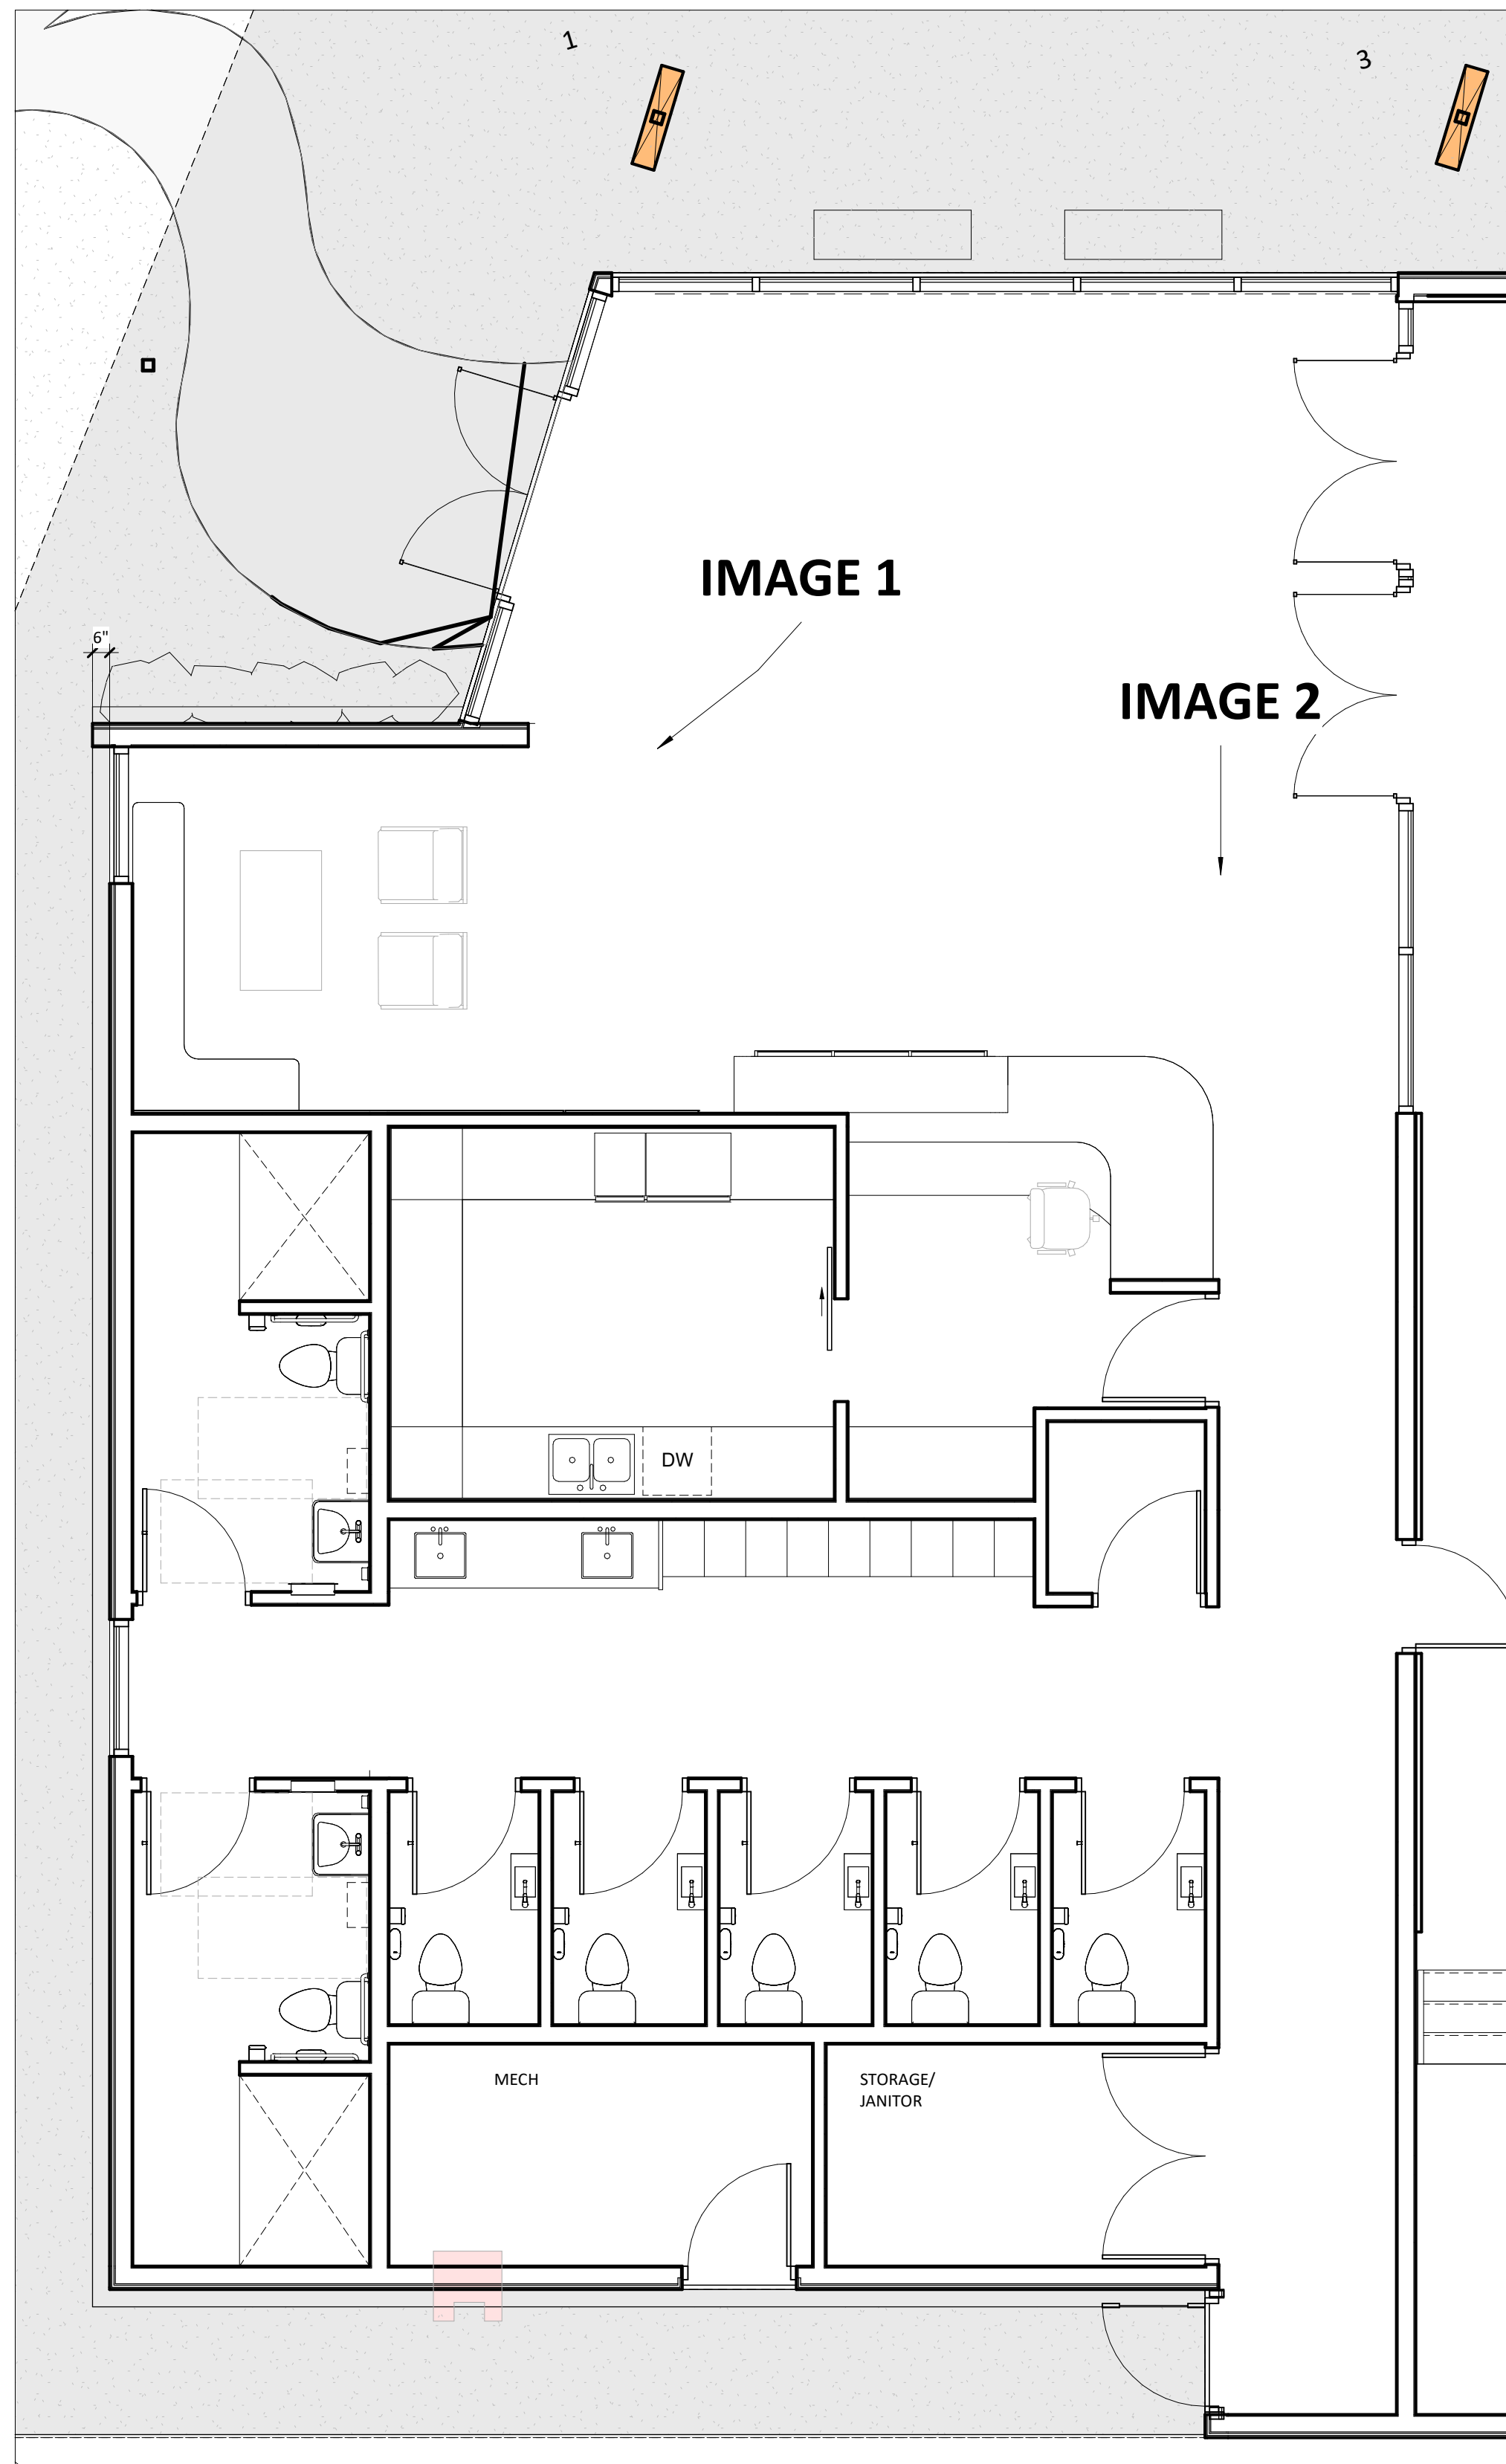

Central to the design are five magnificent wooden pillars, each adorned with carvings and artwork from local Tla'amin artisans, representing the stories and traditions of the people. A stained glass feature bathes the interior in rich hues of ochre, copper, and orange, reflecting the colors of the land and the cultural significance of these tones.

This project is more than a building—it is a space for gathering, celebrating, and fostering the strong spirit of the Tla'amin Nation and the broader community.

IMAGE 1

IMAGE 1

IMAGE 2

SKYLIGHT

IMAGE 1

IMAGE 2

IMAGE 1

IMAGE 2