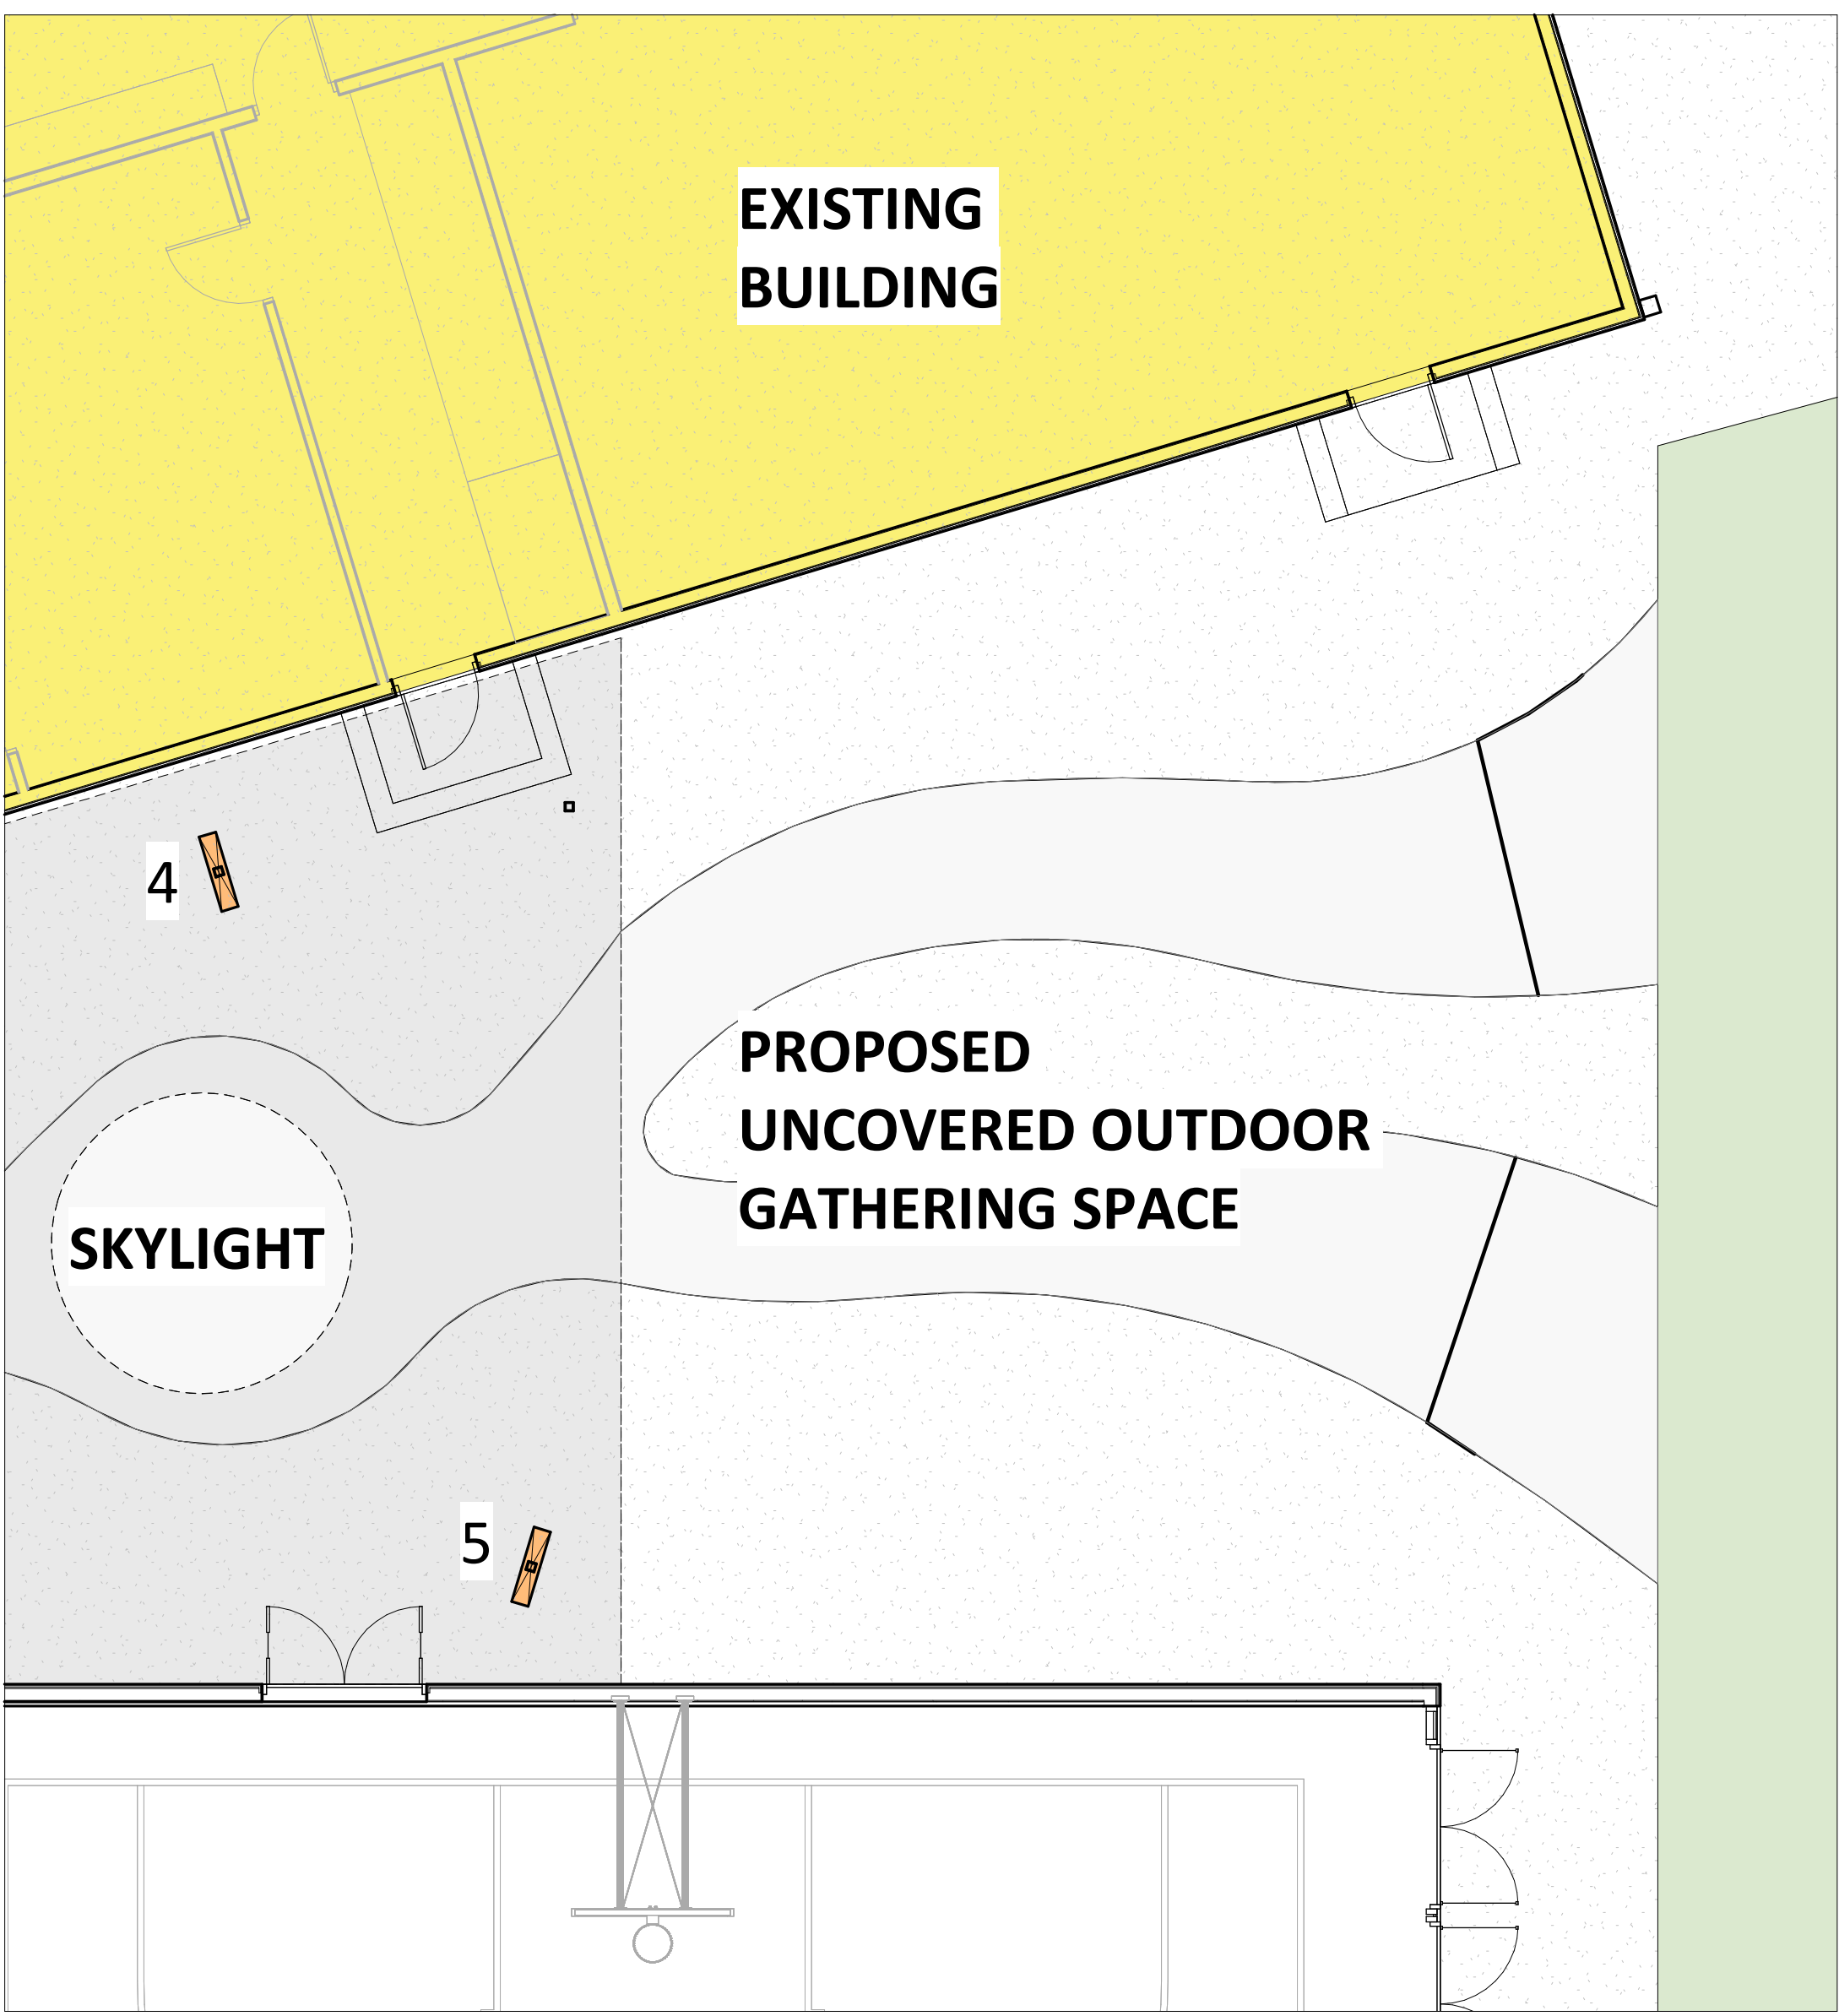

Inside, a spacious lobby leads to a state-of-the-art gymnasium, featuring a multi-purpose stage. The centre will also provide a versatile servery kitchen, ideal for community events, and universally accessible washrooms, ensuring inclusivity for all.

Central to the design are five magnificent wooden pillars, each adorned with carvings and artwork from local Tla'amin artisans, representing the stories and traditions of the people. A stained glass feature bathes the interior in rich hues of ochre, copper, and orange, reflecting the colors of the land and the cultural significance of these tones.

This project is more than a building—it is a space for gathering, celebrating, and fostering the strong spirit of the Tla'amin Nation and the broader community.

IMAGE 1

IMAGE 1

IMAGE 2

SKYLIGHT

IMAGE 1

IMAGE 2

IMAGE 1

IMAGE 2